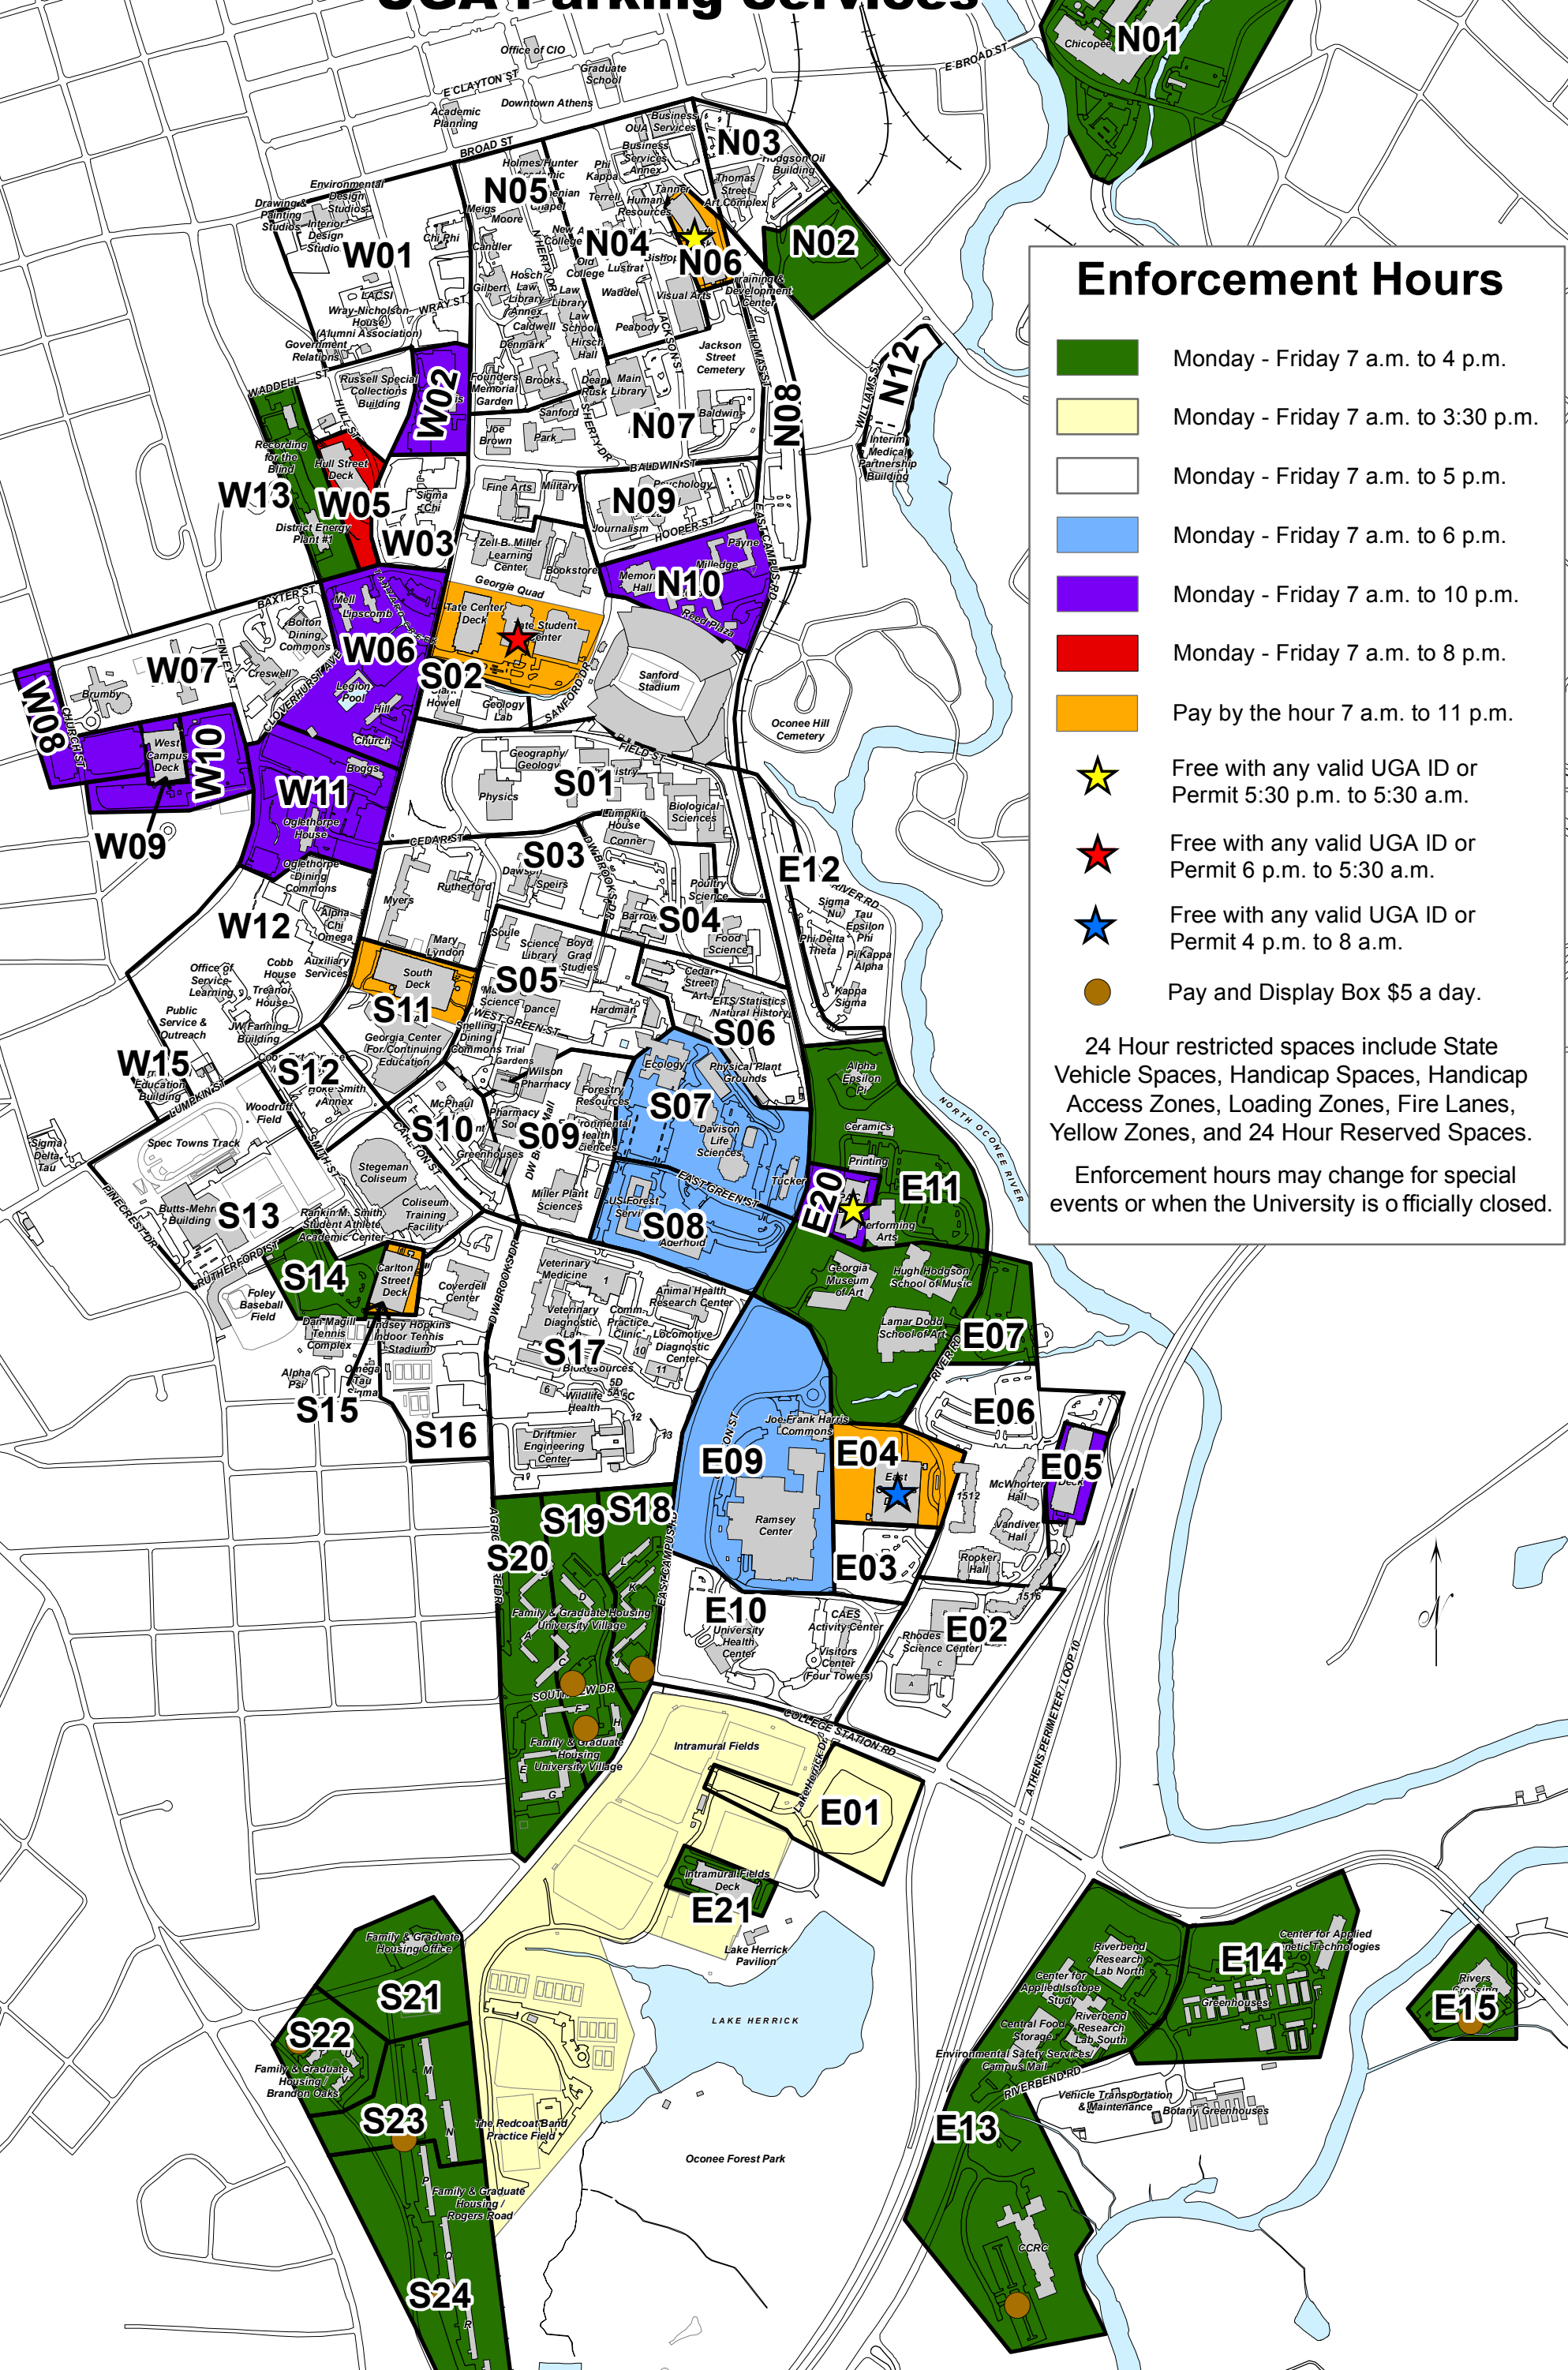

UGA Parking Services

Enforcement Hours

- Monday - Friday 7 a.m. to 4 p.m.
- Monday - Friday 7 a.m. to 3:30 p.m.
- Monday - Friday 7 a.m. to 5 p.m.
- Monday - Friday 7 a.m. to 6 p.m.
- Monday - Friday 7 a.m. to 10 p.m.
- Monday - Friday 7 a.m. to 8 p.m.
- Pay by the hour 7 a.m. to 11 p.m.
- Free with any valid UGA ID or Permit 5:30 p.m. to 5:30 a.m.
- Free with any valid UGA ID or Permit 6 p.m. to 5:30 a.m.
- Free with any valid UGA ID or Permit 4 p.m. to 8 a.m.
- Pay and Display Box \$5 a day.

24 Hour restricted spaces include State Vehicle Spaces, Handicap Spaces, Handicap Access Zones, Loading Zones, Fire Lanes, Yellow Zones, and 24 Hour Reserved Spaces.

Enforcement hours may change for special events or when the University is officially closed.