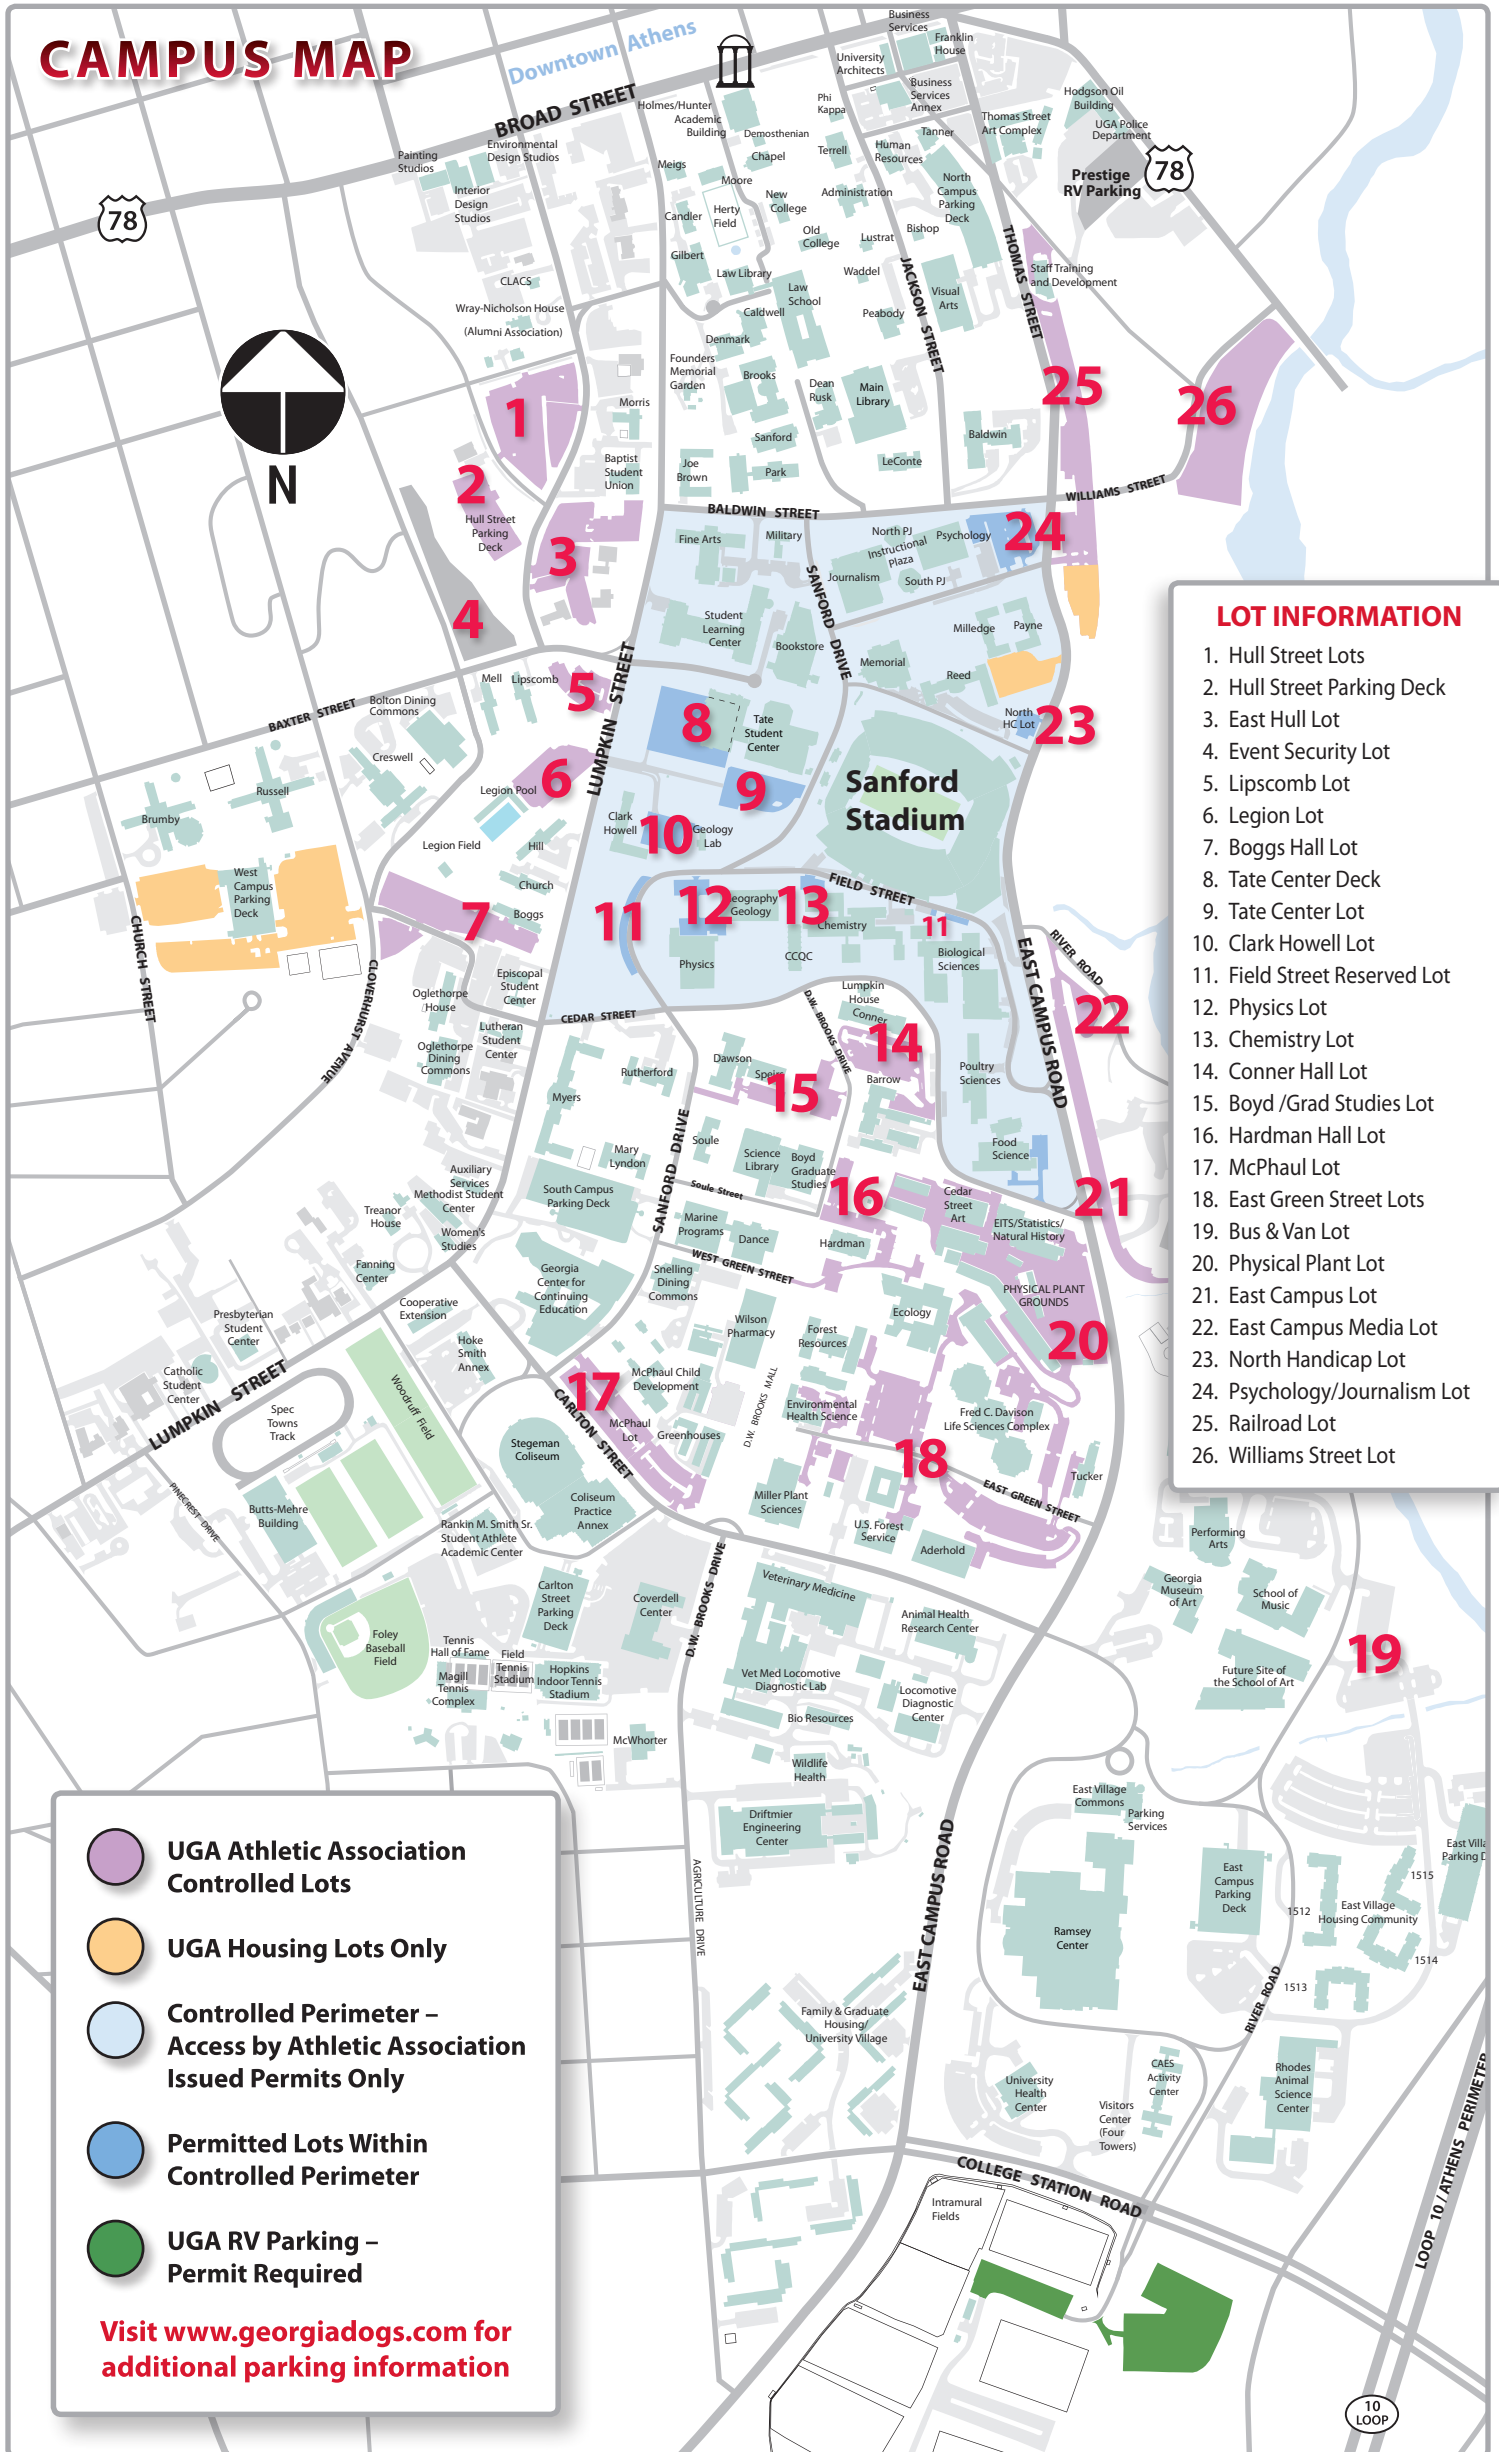

2008 UGA FOOTBALL PARKING LOTS GUIDE

CAMPUS MAP

LOT INFORMATION

1. Hull Street Lots
2. Hull Street Parking Deck
3. East Hull Lot
4. Event Security Lot
5. Lipscomb Lot
6. Legion Lot
7. Boggs Hall Lot
8. Tate Center Deck
9. Tate Center Lot
10. Clark Howell Lot
11. Field Street Reserved Lot
12. Physics Lot
13. Chemistry Lot
14. Conner Hall Lot
15. Boyd /Grad Studies Lot
16. Hardman Hall Lot
17. McPhaul Lot
18. East Green Street Lots
19. Bus & Van Lot
20. Physical Plant Lot
21. East Campus Lot
22. East Campus Media Lot
23. North Handicap Lot
24. Psychology/Journalism Lot
25. Railroad Lot
26. Williams Street Lot

-  UGA Athletic Association Controlled Lots
-  UGA Housing Lots Only
-  Controlled Perimeter – Access by Athletic Association Issued Permits Only
-  Permitted Lots Within Controlled Perimeter
-  UGA RV Parking – Permit Required

Visit www.georgiadogs.com for additional parking information